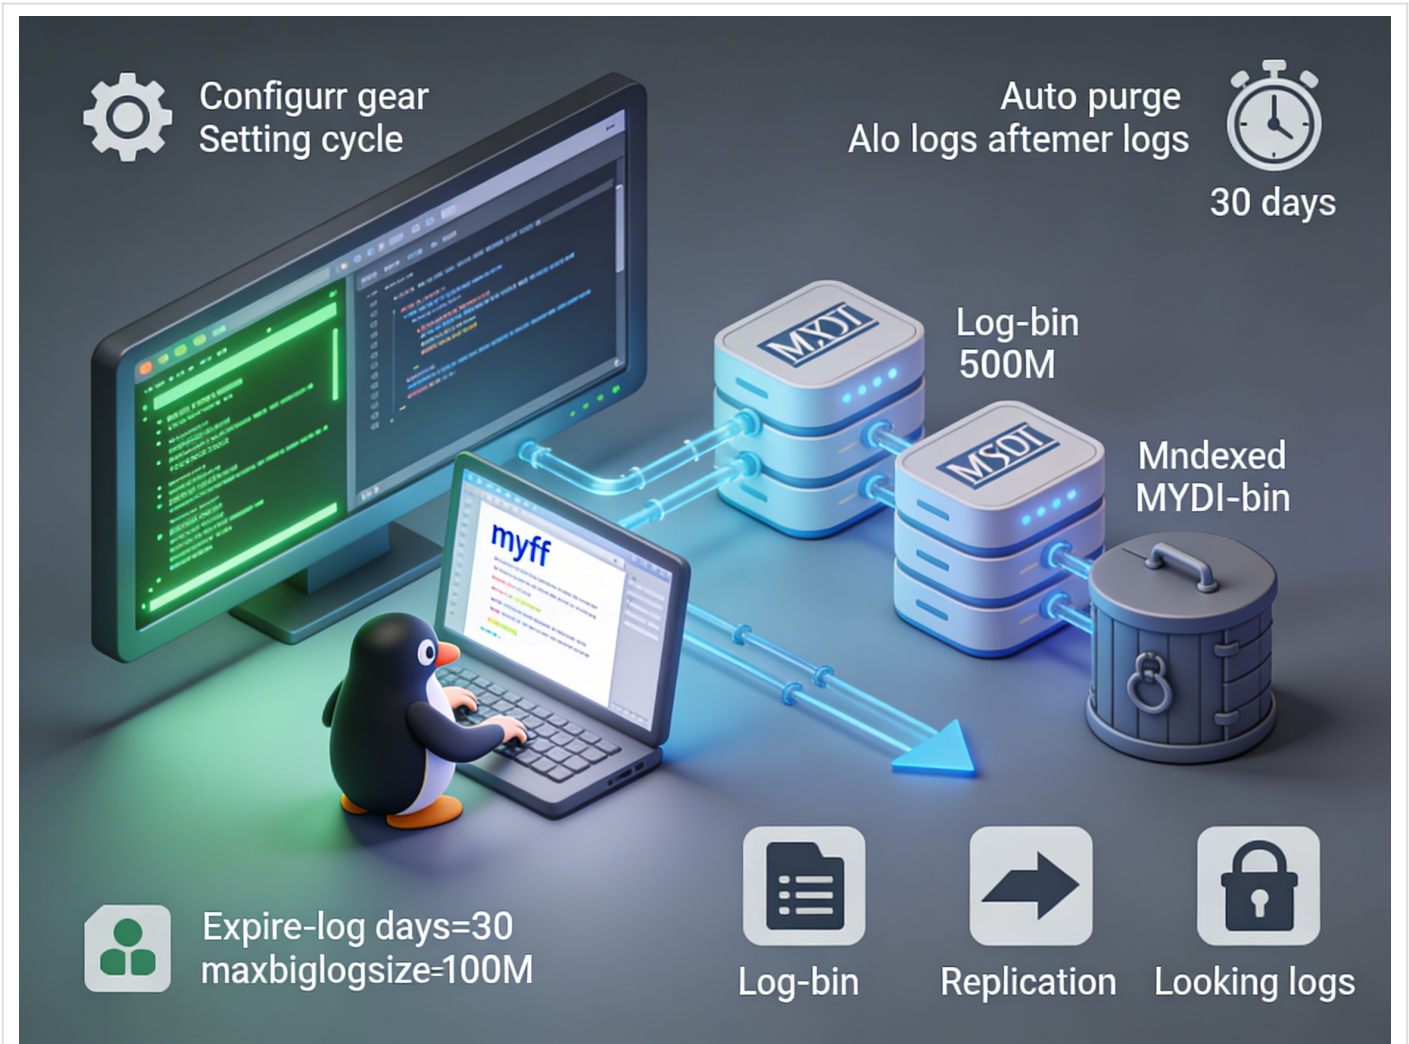

my.cnf [] [] [] [] mysql

[] [] [] [] [] [] [] []

[] [] [] [] , [] [] [] [] . [] [] [] [] refactorin [] [] [] [] [] [] [] [] [] [] [] []

perplexity [] [] AI [] []

1000 - 1000 500M 1000000 , 30000 10 10 10

```
$> vi /etc/my.cnf
...
log-bin          = mysql-bin
log-bin-index    = mysql-bin
expire_logs_days = 30
max_binlog_size = 500M
...
```