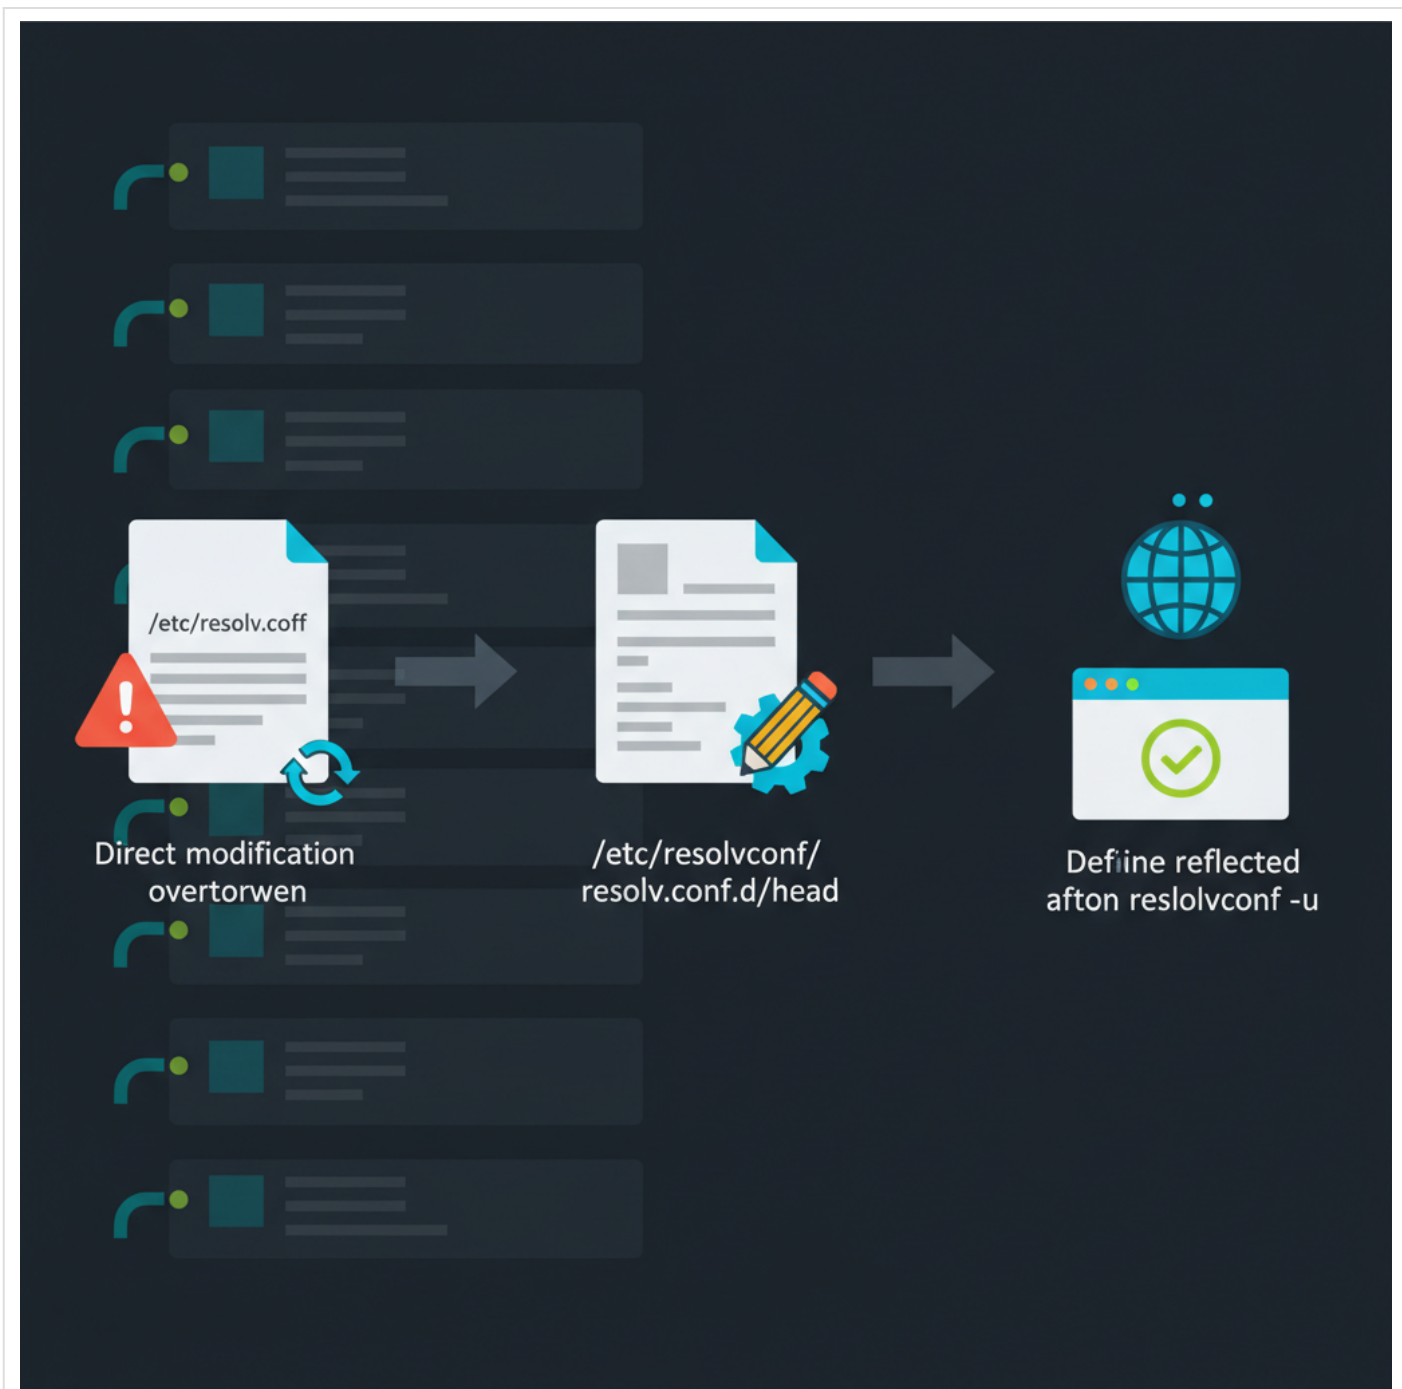

-resolv.conf

■■■■ /etc/resolv.conf ■■■ ■■ ■■■ ■■■ ■■■ ■■■ ...

```
root@ubuntu:/# cat /etc/resolv.conf
# Dynamic resolv.conf(5) file for glibc resolver(3) generated by resolvconf(8)
# DO NOT EDIT THIS FILE BY HAND – YOUR CHANGES WILL BE OVERWRITTEN
```